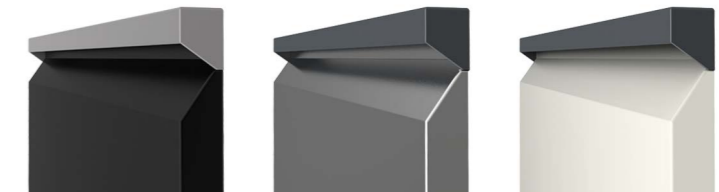

Door examples / Fronten voorbeelden

Zwart - Metaal grijs

RVS - Zwart

Wit - Antraciet